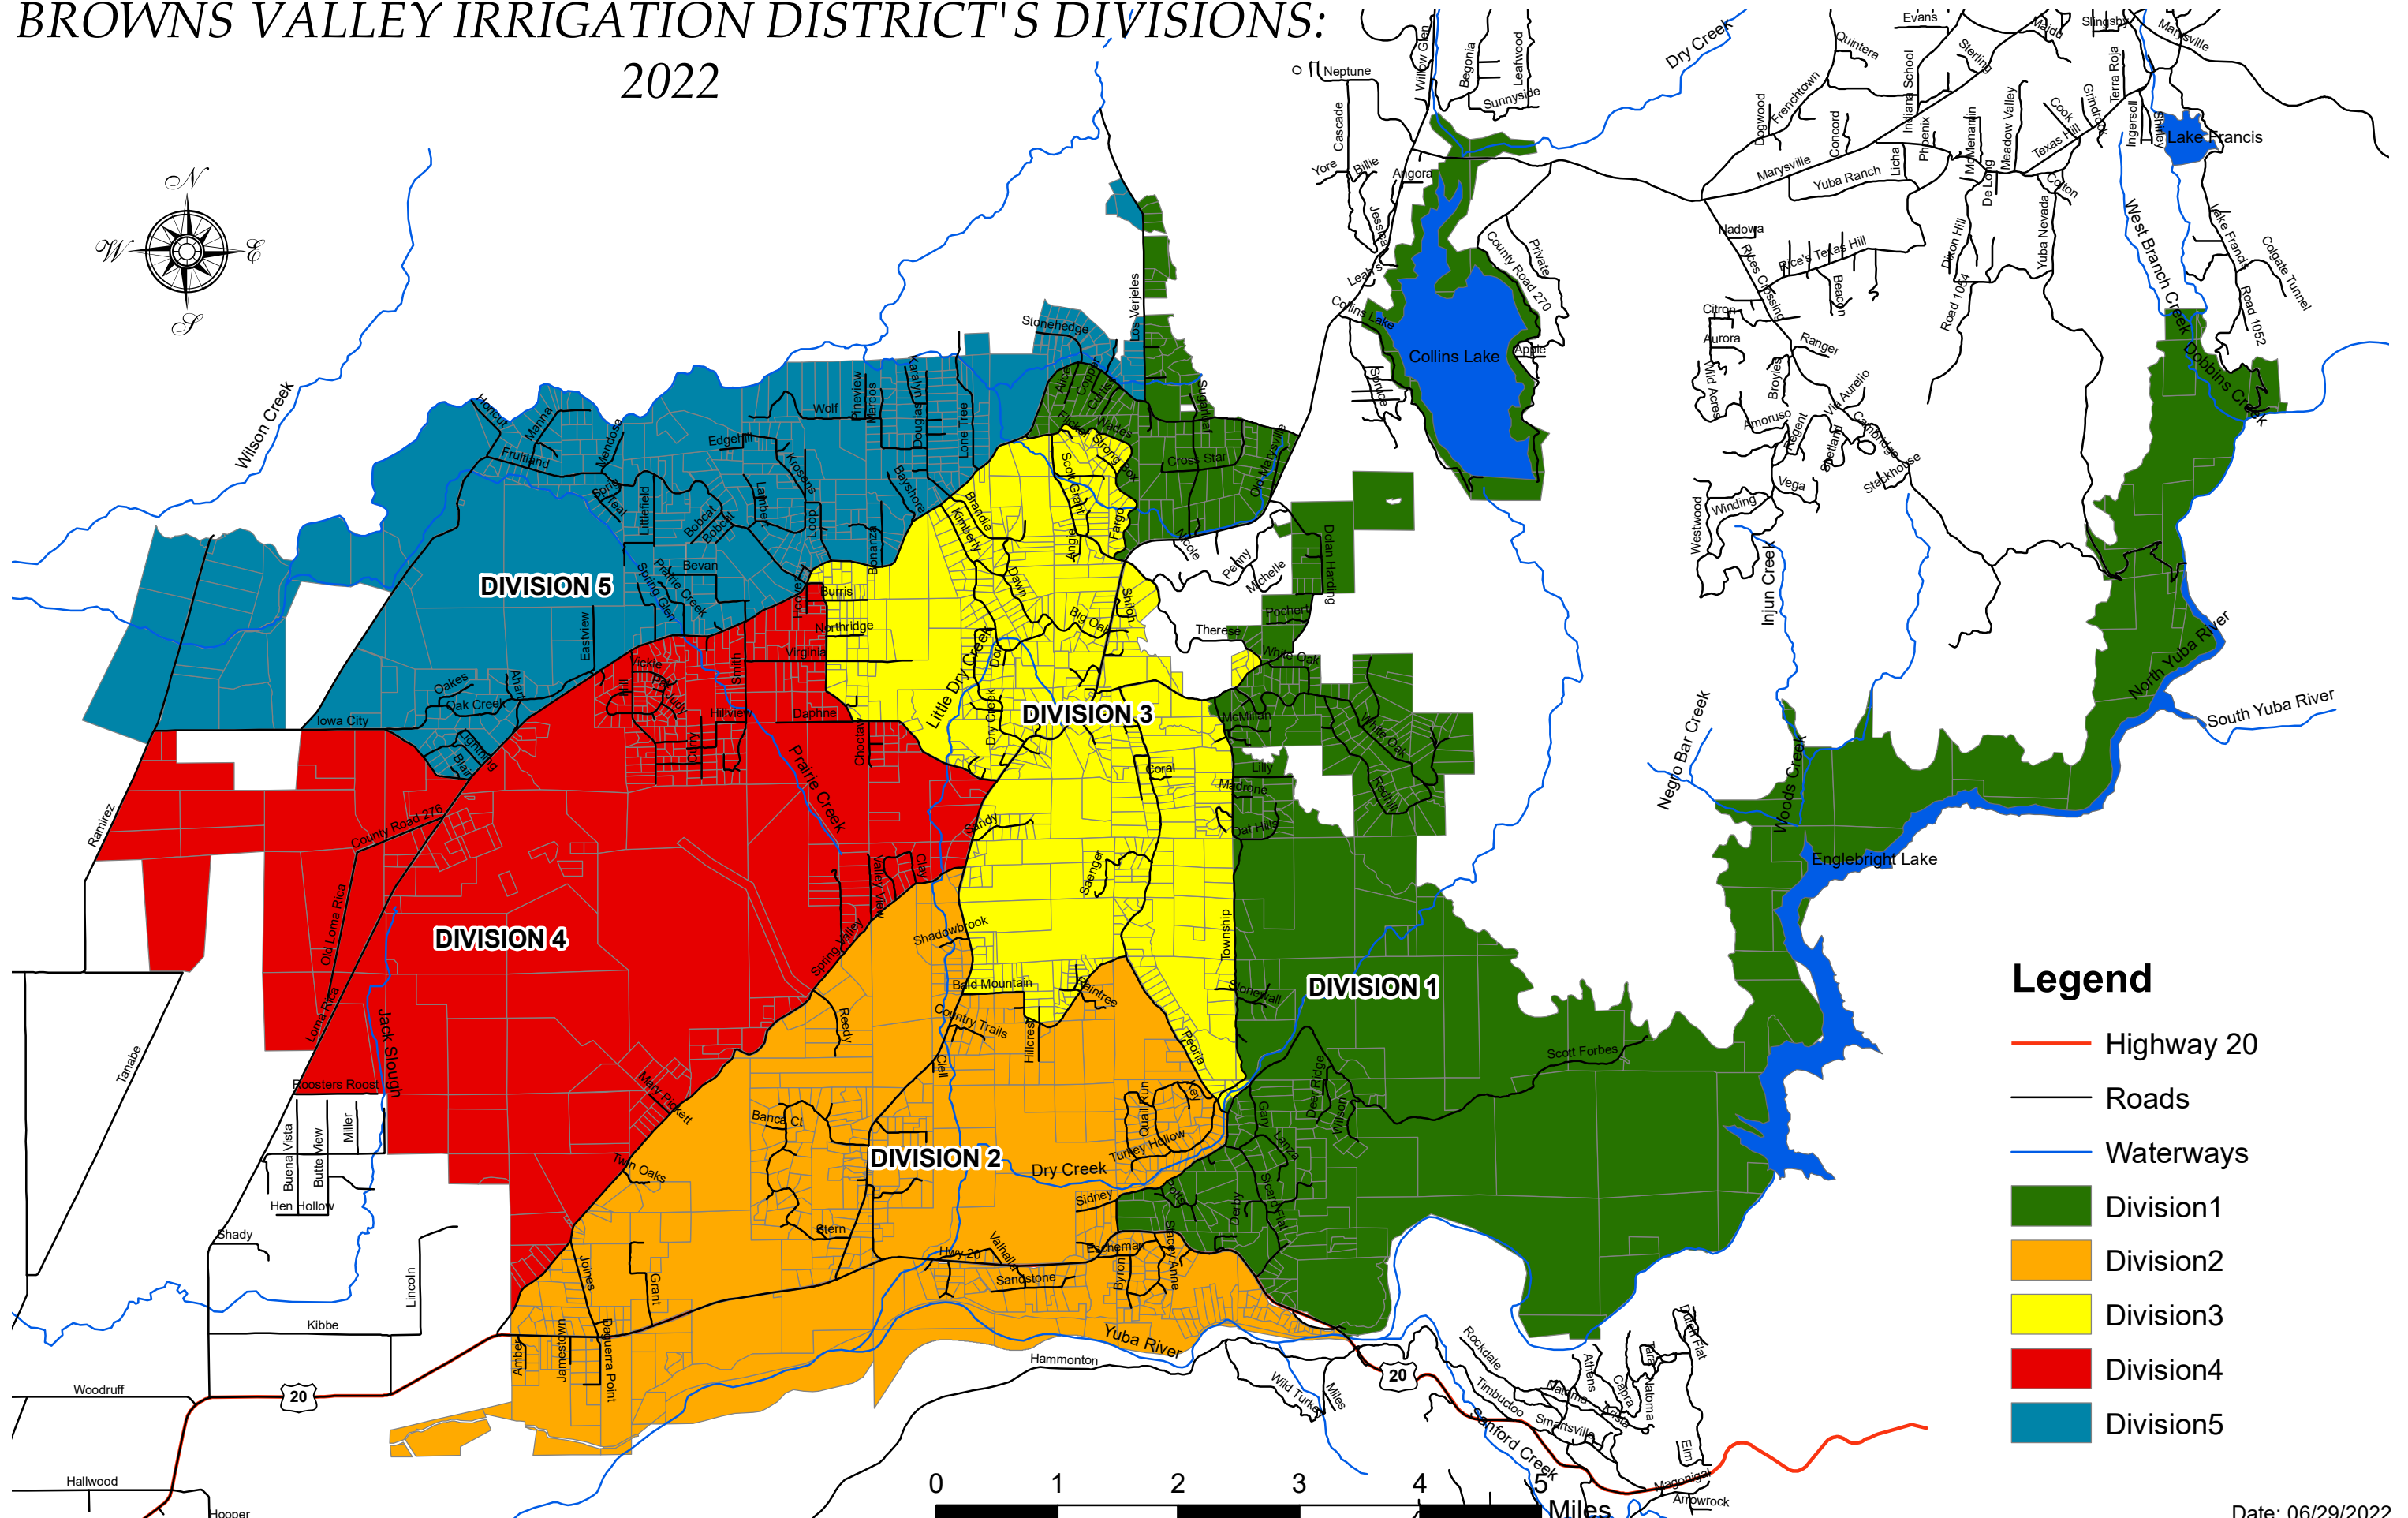

# BROWNS VALLEY IRRIGATION DISTRICT'S DIVISIONS: 2022

**Legend**

-  Highway 20
-  Roads
-  Waterways
-  Division 1
-  Division 2
-  Division 3
-  Division 4
-  Division 5